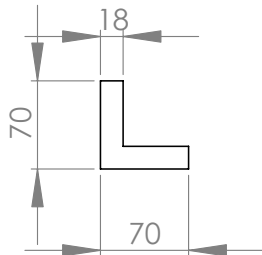

VIVO PRODUCT INFORMATION

Internal Corner Post

Product Information

Painted MDF

Product Code

XXXCPSLAB