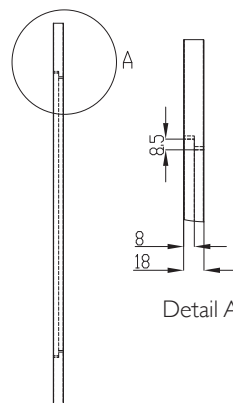

Glazed Door *(gloss & matt colours)*

Product Information
Painted MF MDF. Supplied with clear toughened glass. Only available in gloss and matt stock colours.

Product Code
XXXG71549
(715 x 496mm)