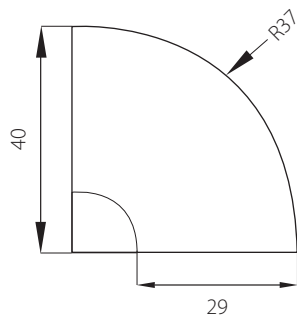

Corner Block - for Curved End Post (*gloss & matt colours*)

Plan View