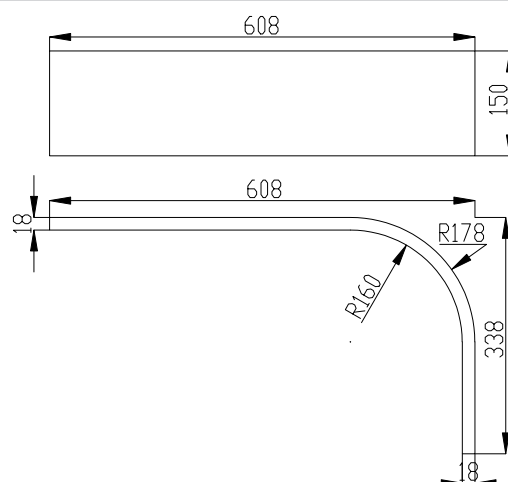

Curved Plinth (External Curve)

Product Information

Painted MDF

Product Code

XXXCURVEPLINTH