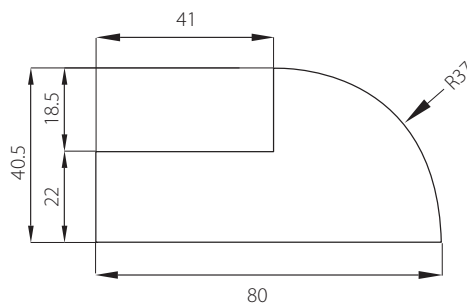

Curved End Post (*gloss & matt colours*)