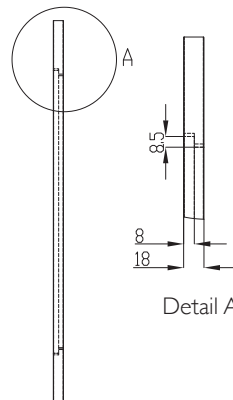

Frame Door *(Paint to Order)*

Product Information
Painted MF MDF. Only available in Paint to Order.

Product Code
XXXF71549
(715 x 496mm)