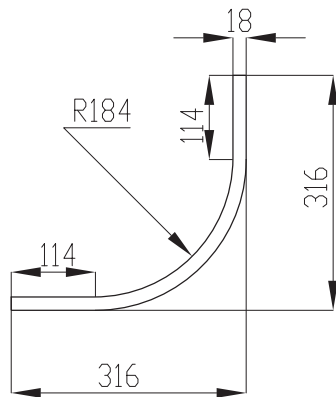

Product Code
XXXG71549
(715 x 496mm)

VIVO PRODUCT INFORMATION

Curved Door (External Curve)

Product Information

Painted MDF

Product Code

XXXCURVE
(715mm)

XXXCURVE895MM
(895mm*)