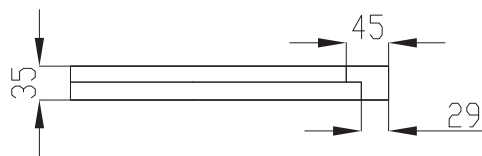

Plinth

Product Information

Chipboard core, painted melamine paper on face and long edges, back is matt melamine paper.

Product Code

XXXPLINTH

Square End Curved Cornice/Pelmet (External Curve)

Product Information