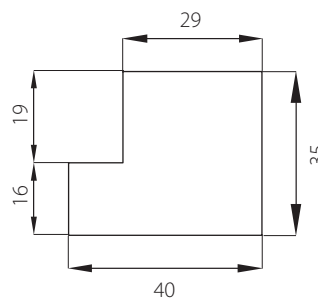

Profile

Product Information

Painted MDF

Product Code

XXXENDPROFILE

Only available in gloss and matt stock colours.

Please note: This corner block can be used on top of a Curved End Post. The profile is the same as the Square End Straight Cornice and can be installed next to the cornice.