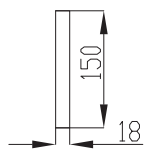

Plinth

Product Information

Chipboard core, painted melamine paper on face and long edges, back is matt melamine paper.

Product Code

XXXPLINTH

Square End Curved Cornice/Pelmet (External Curve)

Product Information