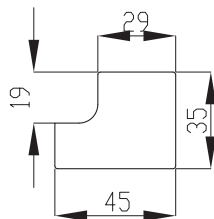

Square End Straight Cornice/Pelmet

Product Information

Painted MDF

Product Code

XXXCORNICESQ