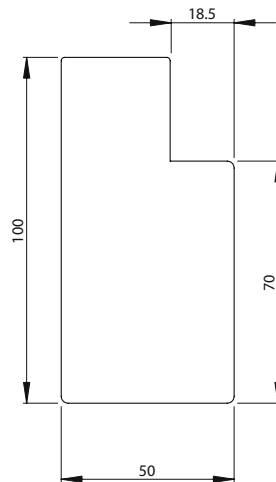

Straight End Pillar (Paint to Order)

Product Information

Painted MDF

Product Code

XXXPILLAR

Available in Paint to Order only.
This item can be used in conjunction with an End Panel.