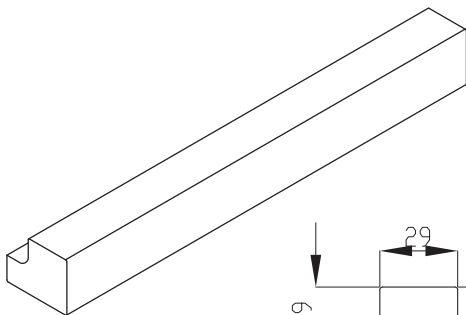

Square End Straight Cornice/Pelmet

Product Information

Painted MDF

Product Code

XXXCORNICESQ