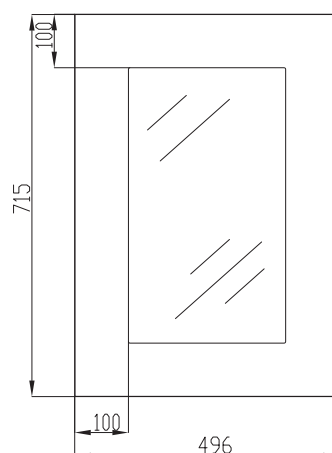

Glazed Door *(gloss & matt colours)*

Product Information
Painted MF MDF. Supplied with clear toughened glass. Only available in gloss and matt stock colours.

Product Code
XXXG71549
(715 x 496mm)