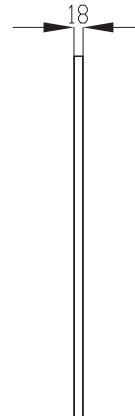

VIVO PRODUCT INFORMATION

Door/Drawer Front

Product Information
Painted MF MDF