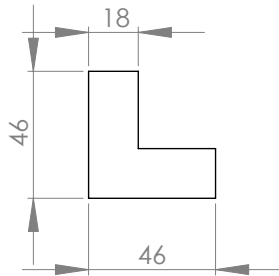

VIVO PRODUCT INFORMATION

External Corner Post

Product Information

Painted MDF

Product Code

XXXCPEXTERNAL325 (for Vero drawers)

XXXCPEXTERNAL685 (for Vero base unit doors, only available in Paint to Order)

XXXCPEXTERNAL900