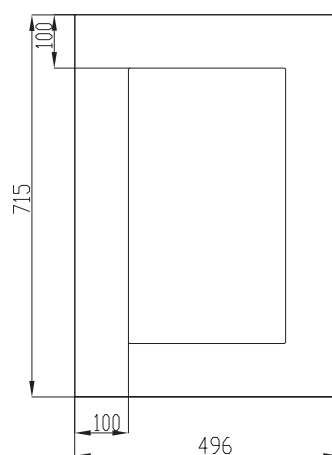

Frame Door *(Paint to Order)*

Product Information
Painted MF MDF. Only available in Paint to Order.

Product Code
XXXF71549
(715 x 496mm)