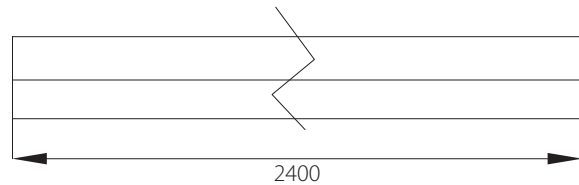

VIVO PRODUCT INFORMATION

Internal Corner Post

Product Information

Painted MDF

Product Code

XXXCPSLAB

Curved End Post (*gloss & matt colours*)

Product Information