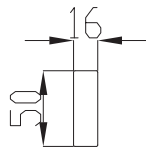

Straight Cornice/Filler Piece (*gloss & matt colours*)

Product Information

Painted MF MDF

Product Code

XXXCORNIC

Only available in gloss and matt stock colours.