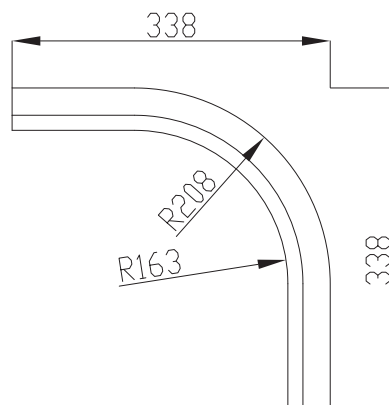

Plinth

Product Information

Chipboard core, painted melamine paper on face and long edges, back is matt melamine paper.

Product Code

XXXPLINTH

Square End Curved Cornice/Pelmet (External Curve)

Product Information