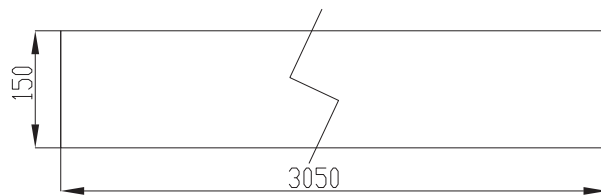

Plinth

Product Information

Chipboard core, painted melamine paper on face and long edges, back is matt melamine paper.

Product Code

XXXPLINTH

Square End Curved Cornice/Pelmet (External Curve)

Product Information