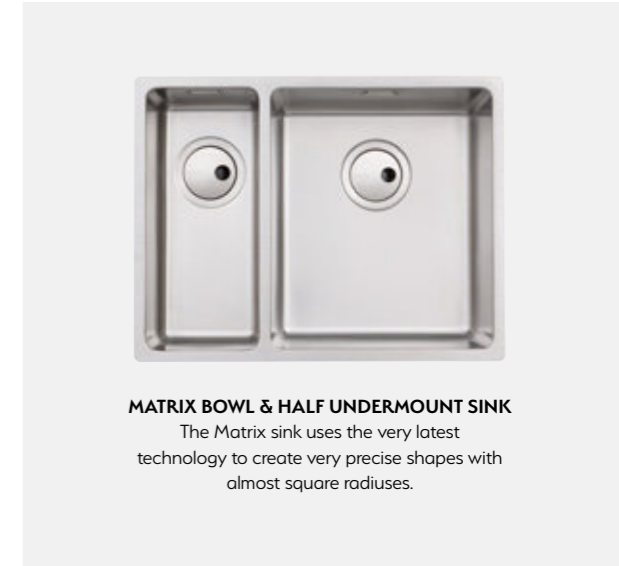

MATRIX BOWL & HALF UNDERMOUNT SINK

The Matrix sink uses the very latest technology to create very precise shapes with almost square radiuses.

Lucente Gloss Light Grey

The cutting edge Lucente door in the highly fashionable tone of light grey makes a kitchen to be proud of. Incorporate simple shelving to create a feature area.