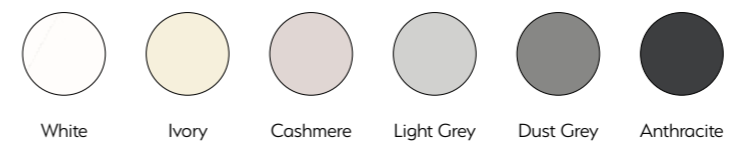

SILVER GREY & LAVA

STANDARD PAINT TO ORDER PALETTE

Select from a palette of 23 standard colours or choose a colour swatch and let us match it. We have categorised each range into 4 different tone groups, to help you choose the ideal colour for your home:

Emma Money, Range Architect

Shhh...

All of our doors and drawers come with soft close as standard

VIVO+

Gloss Slab Design

What if you could combine a door that was modern, timeless and easy to maintain at the same time? Look no further than the Vivo+ range, one of the most popular in the Jigsaw collection. Choose from a palette of 6 in a painted finish that ensures longevity plays a major part in your new kitchen. Enjoy straight lines, curves or a mixture of both as we've designed across the respective colours shown here.

- ✓ *Painted Gloss finish*
- ✓ *18mm Door Thickness*
- ✓ *High quality materials*

AVAILABLE COLOURS:

Vivo+ Gloss White

Clean, crisp and classic, Vivo Gloss White lightens and brightens a kitchen and is almost guaranteed to never date. Bespoke open shelving provides quick access to kitchen essentials and is highly fashionable.