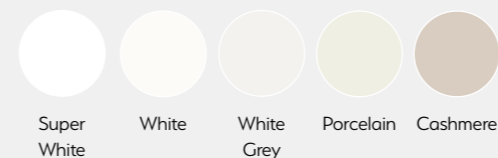

Lucente Matt Light Grey

Light Grey is a cool contemporary colour favourite, darker worktops contrast here beautifully for a kitchen with serious impact. Flexible strip lights (pictured left) under cabinets provide ambience and illuminate your worktop for tasks when required.

Handleless Matt

LUCENTE MATT

PAINT TO ORDER

Imagine the minimalist styling of the Lucente door but in any colour you want? That's exactly what you can do with the hand painted range that's shown in our 23 selected colours and our colour match service.

SILVER GREY & LAVA

STANDARD PAINT TO ORDER PALETTE

Select from a palette of 23 standard colours or choose a colour swatch and let us match it. We have categorised each range into 4 different tone groups, to help you choose the ideal colour for your home:

Neutral tones:

Grey tones:

Blue & Green tones:

Earthy tones:

*Be the envy of
your guests with this
on trend colour!*

Lucente
Paint to Order
Midnight Blue

Midnight blue creates a deep and impactful kitchen that looks wonderfully unique with our tall curved doors.