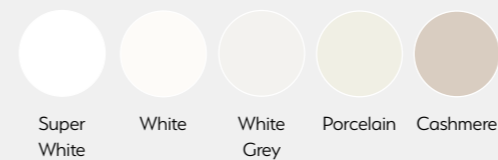

SILVER GREY & LAVA

STANDARD PAINT TO ORDER PALETTE

Select from a palette of 23 standard colours or choose a colour swatch and let us match it. We have categorised each range into 4 different tone groups, to help you choose the ideal colour for your home:

PRECISION HANDLE PICTURED

Slab Smooth Matt

VIVO+ MATT

PAINT TO ORDER

The Vivo slab door design is hugely popular in the UK and is now available in our paint to order and colour match service. The practicality and longevity of this door style remains but now you can make your kitchen truly unique!

SAGE GREEN & WAVE CHROME HANDLE PICTURED

STANDARD PAINT TO ORDER PALETTE

Select from a palette of 23 standard colours or choose a colour swatch and let us match it. We have categorised each range into 4 different tone groups, to help you choose the ideal colour for your home:

Neutral tones:

Grey tones:

Blue & Green tones:

Earthy tones:

Vivo+ Matt Onyx Grey
Paint to Order

Onyx grey creates a kitchen with definition while simple linear design creates a pleasing aesthetic.

D LITE CHROME HANDLE PICTURED